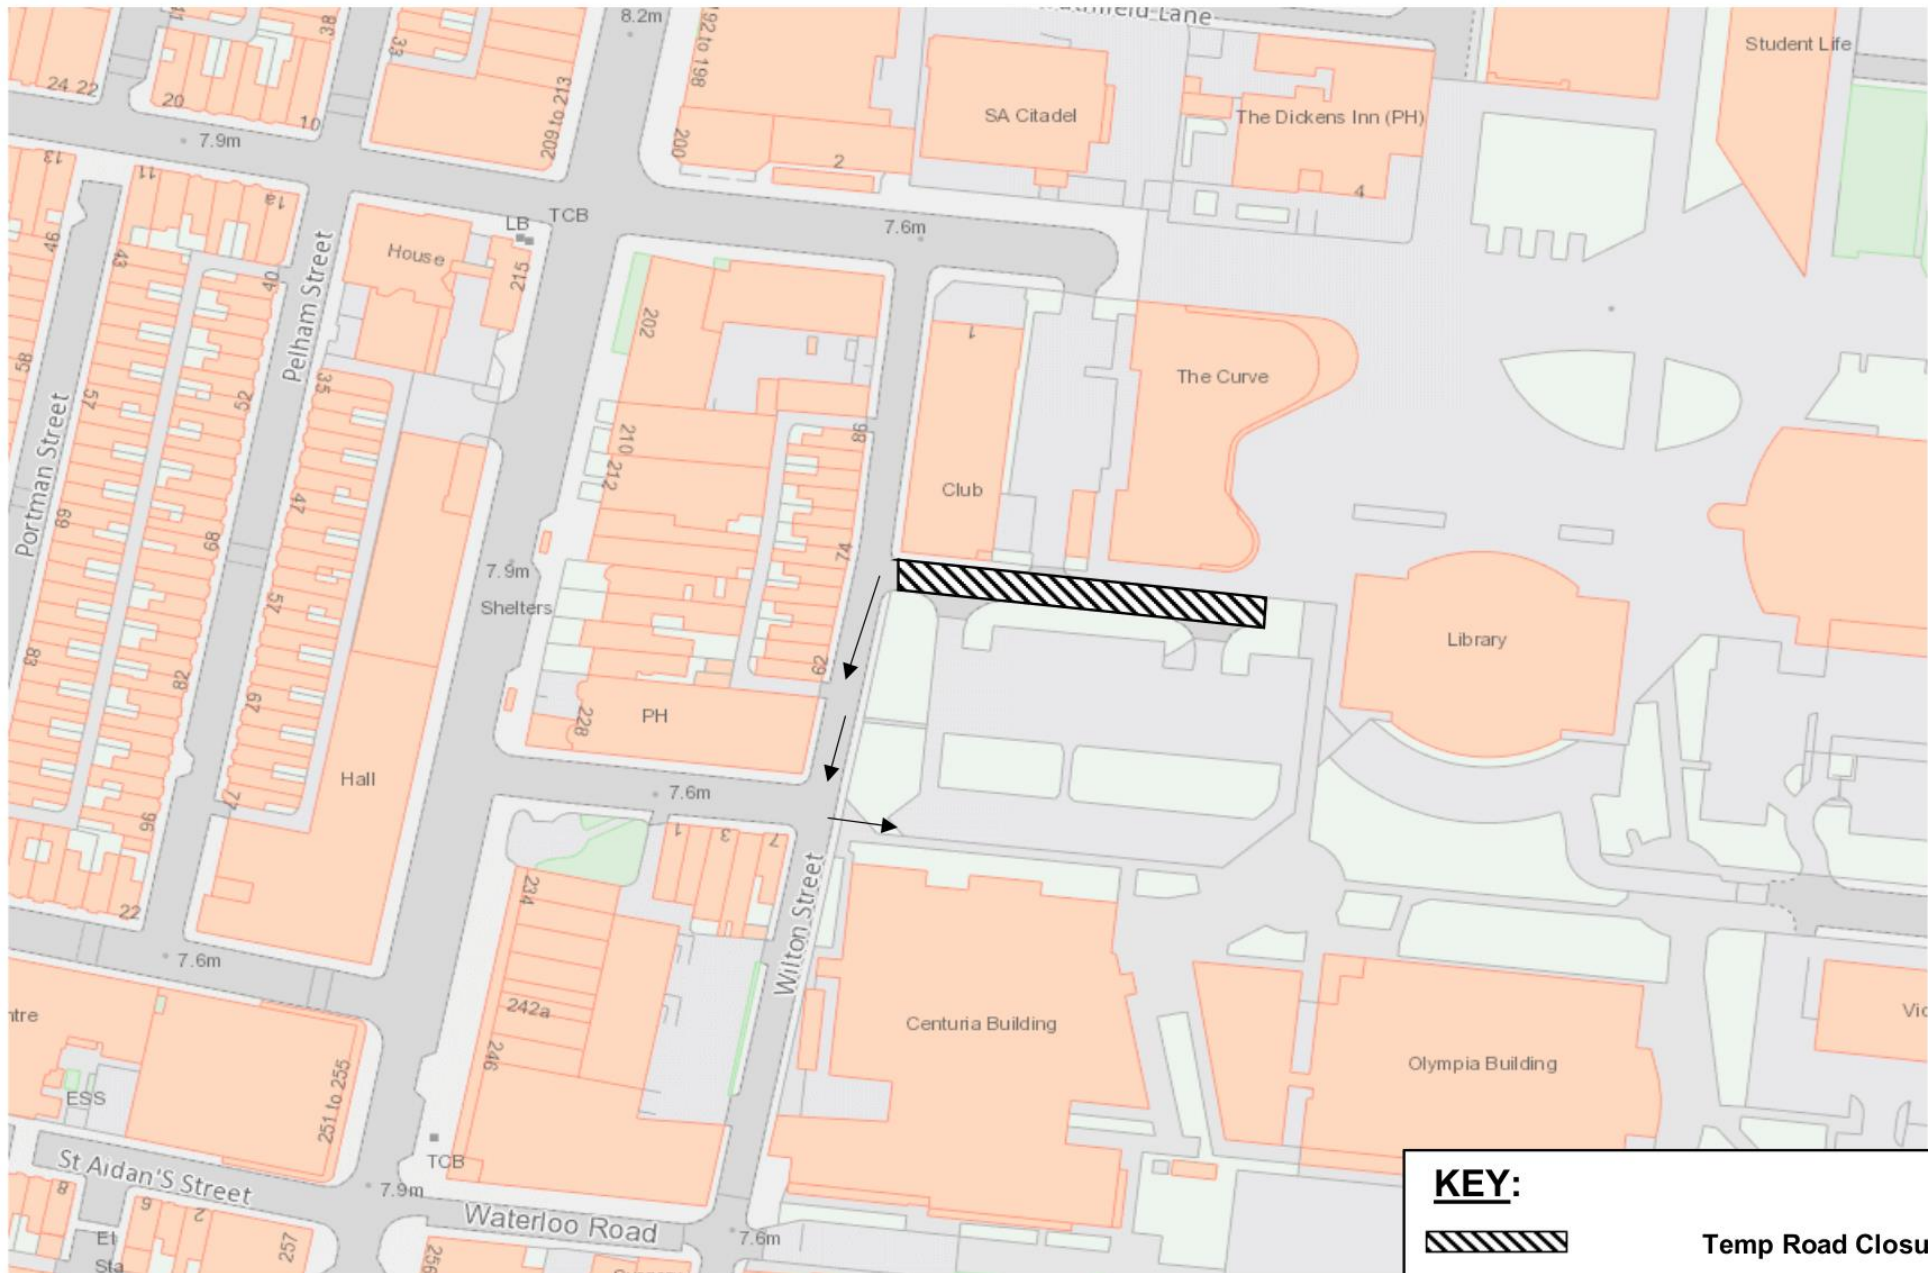

**EMERGENCY ROAD CLOSURE
TTRN**

BARRITT STREET, MIDDLESBROUGH

23/06/22 – 02/10/23

KEY:

-  Temp Road Closure
-  Diversion