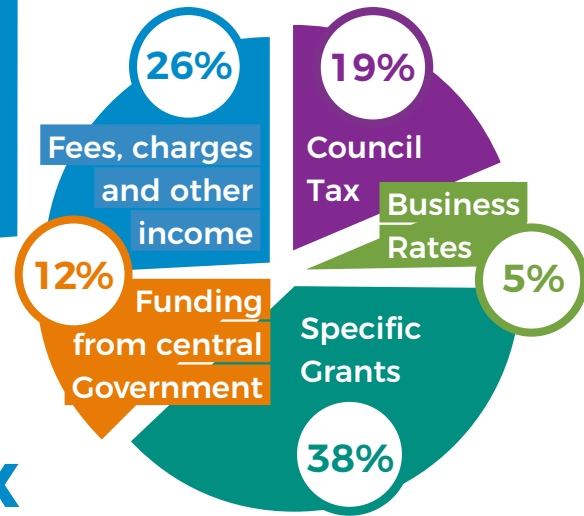

Where our money comes from

2023/24

Every year we deliver hundreds of services and projects to local residents and visitors to Middlesbrough. Our services are funded as shown in this chart:

How we spend your Council Tax

Adult Social Care & Health Integration
Delivering care and support to 12,073 older and vulnerable adults and providing public protection services.

Children's Services Safeguarding 2,461 local children, supporting families and funding for schools and school improvement.

Environment & Community Services
Collecting household waste, cleaning and maintaining our streets, parks and green spaces, maintaining Council buildings, maintaining the town's network of roads, footpaths and cycle ways, providing bereavement services, and delivering community safety, libraries and community hubs.

Finance, Central Budgets, Legal & Governance Services
Meeting our legal and financial obligations, supporting local democracy and funding our investments.

Public Health
Improving public health.

Regeneration and Culture
Delivering planning, regeneration, transport planning, managing the Council's commercial portfolio, providing adult education, museums, entertainment venues and other cultural activities, and providing local leisure facilities via a Leisure Trust.