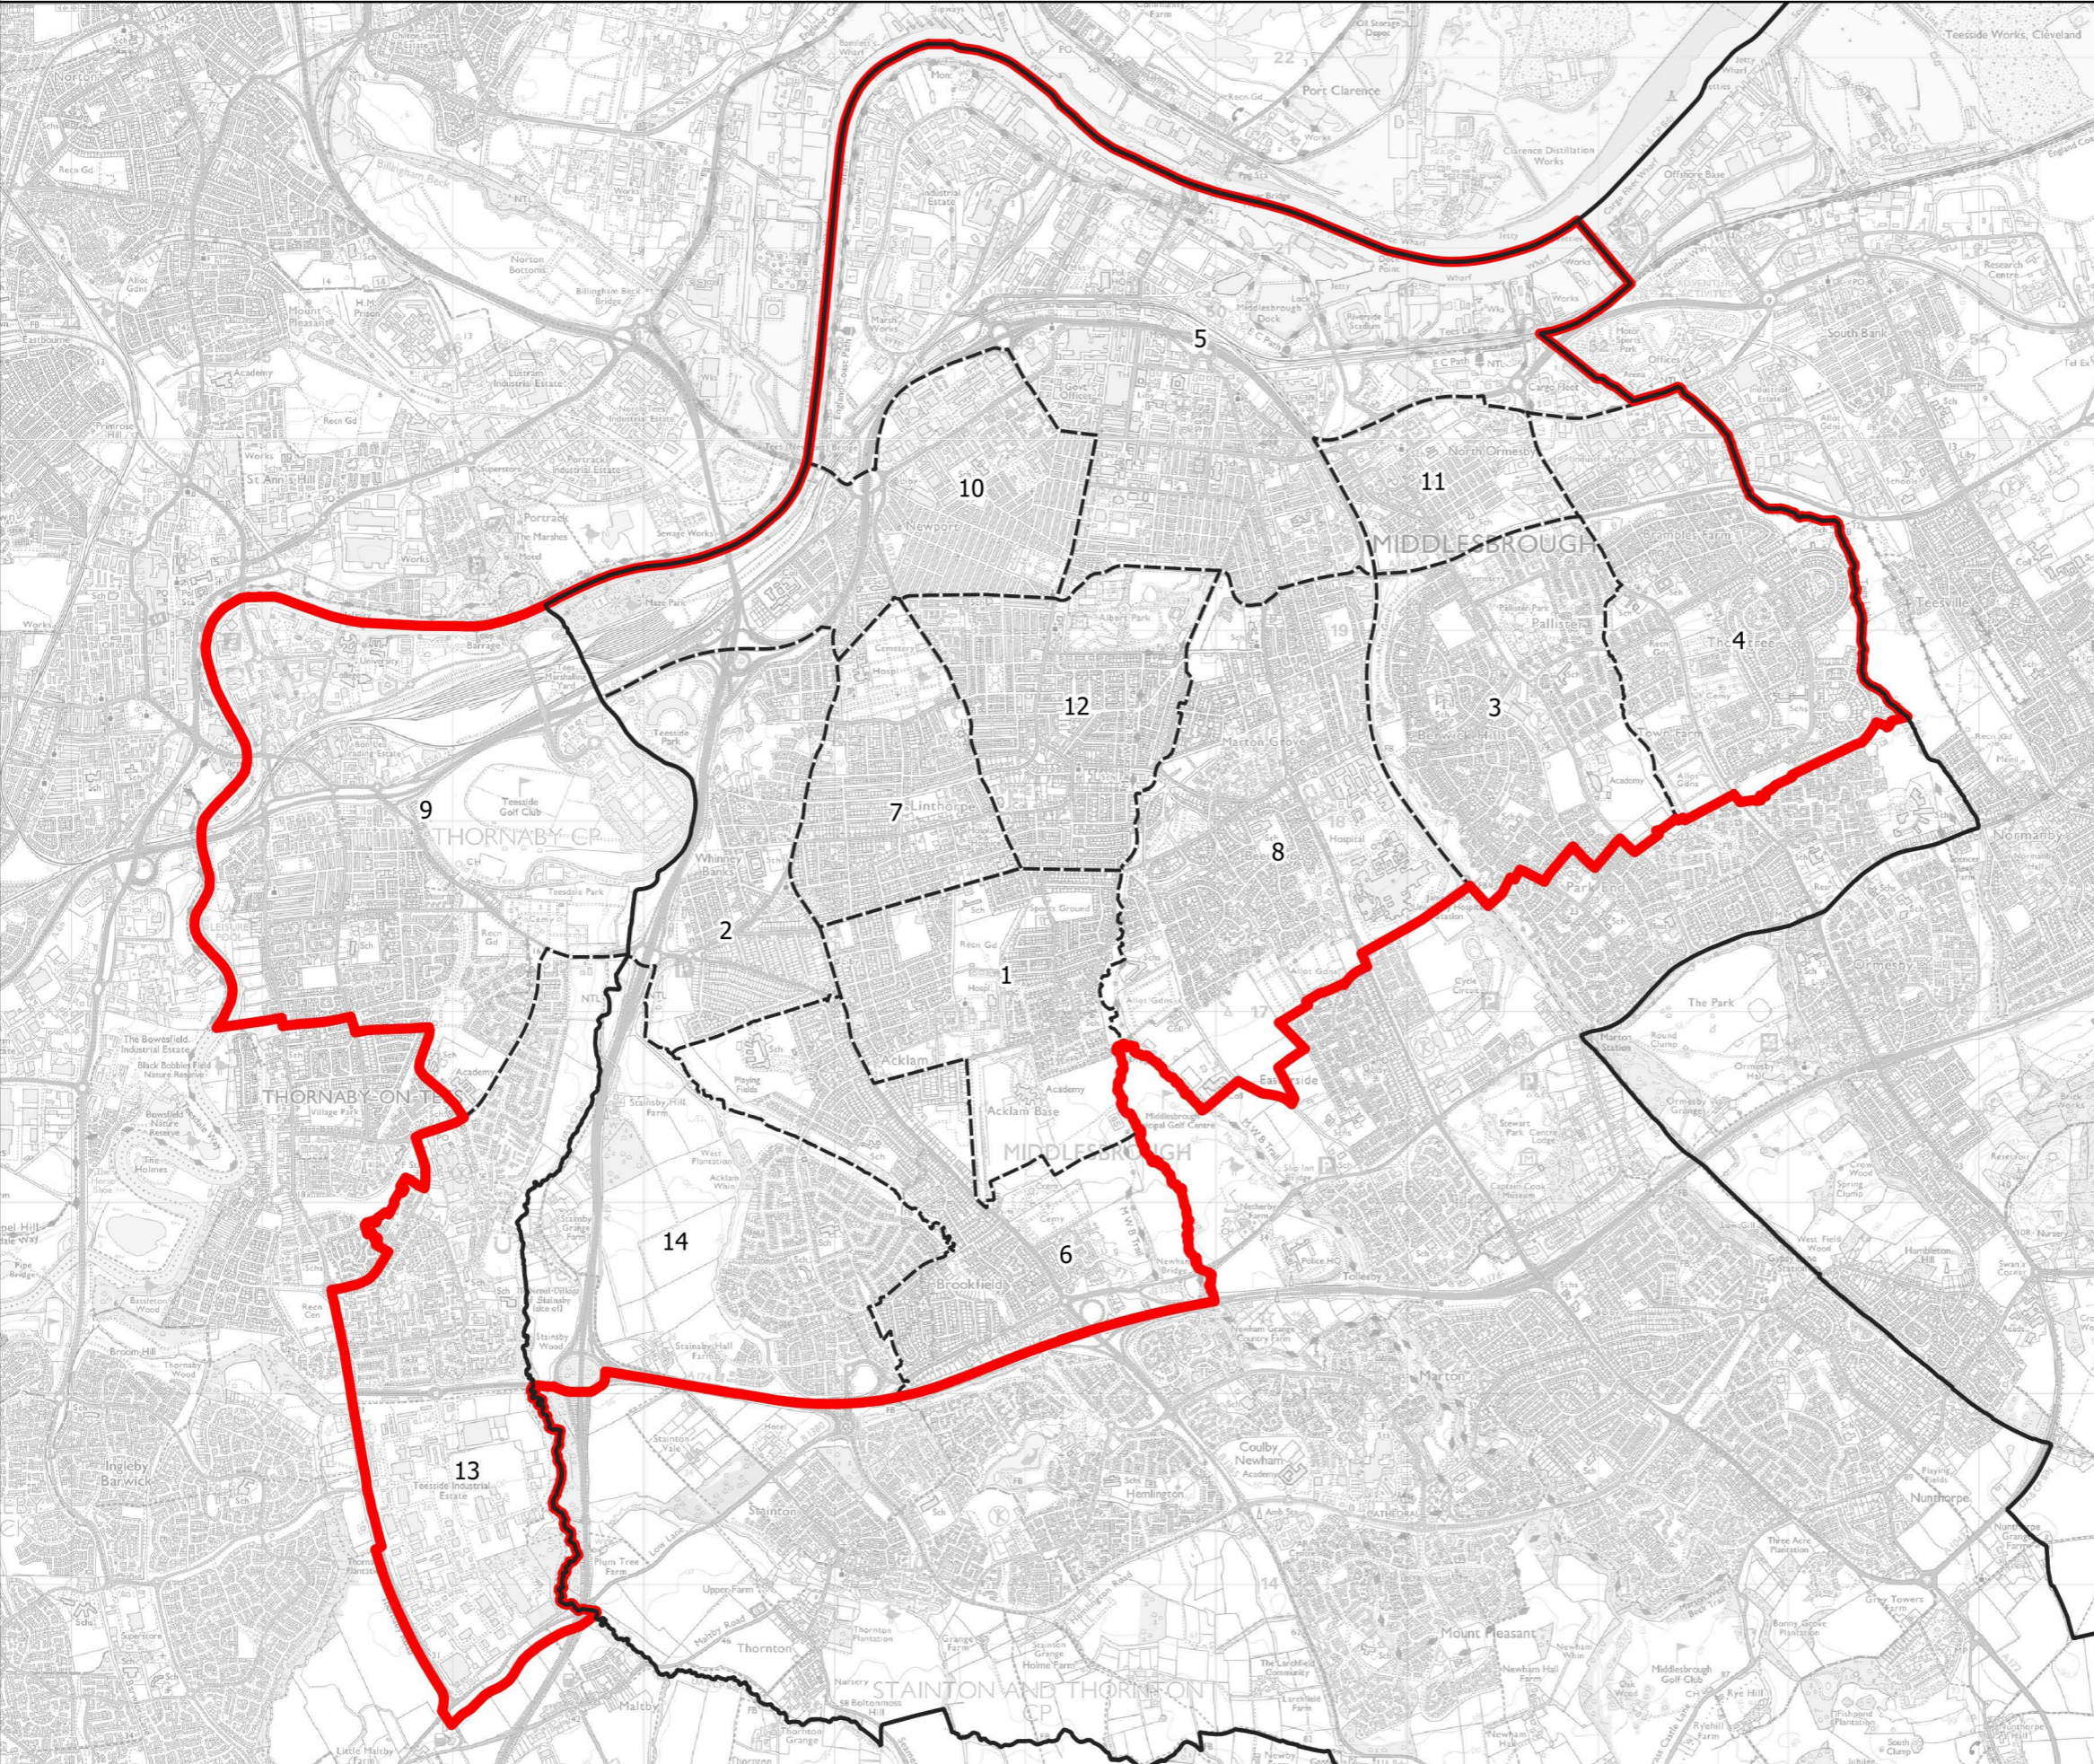

Boundary Commission for England - Initial Proposals for the North East Region

Middlesbrough Borough Constituency - Electorate 71,742

- Wards:
- 1 Acklam
 - 2 Ayresome
 - 3 Berwick Hills & Pallister
 - 4 Brambles & Thorntree
 - 5 Central
 - 6 Kader
 - 7 Linthorpe
 - 8 Longlands & Beechwood
 - 9 Mandale and Victoria
 - 10 Newport
 - 11 North Ormesby
 - 12 Park
 - 13 Stainsby Hill
 - 14 Trimdon

 Constituency

 Local Authorities

 Wards

0 0.5 1 km

© Crown copyright and database rights 2021 OS 100018289. You are permitted to use this data solely to enable you to respond to, or interact with, the organisation that provided you with the data. You are not permitted to copy, sub-license, distribute or sell any of this data to third parties in any form. Third party rights to enforce the terms of this licence shall be reserved to OS.

Middlesbrough Borough Constituency